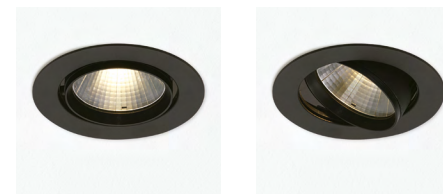

DESCRIPTION										PRIX CHF (HT) / PC	N. DE COMMANDE
Jara	Noir	LED	35 W	4100lm	3000K	20°	80	STD		184.00	351.35.30.20.B
Jara	Noir	LED	35 W	4250lm	4000K	20°	80	STD		184.00	351.35.40.20.B
Jara	Noir	LED	35 W	3650lm	3000K	20°	90	STD		184.00	351.35.31.20.B
Jara	Noir	LED	35 W	1950lm	Meat	20°	80	STD		184.00	351.35.ME.20.B
Jara	Noir	LED	35 W	2250lm	Bakery	20°	80	STD		184.00	351.35.BK.20.B
Jara	Noir	LED	35 W	4100lm	3000K	20°	80	DALI		204.00	351.35.30.20.B.DA
Jara	Noir	LED	35 W	4250lm	4000K	20°	80	DALI		204.00	351.35.40.20.B.DA
Jara	Noir	LED	35 W	3650lm	3000K	20°	90	DALI		204.00	351.35.31.20.B.DA
Jara	Noir	LED	35 W	1950lm	Meat	20°	80	DALI		204.00	351.35.ME.20.B.DA
Jara	Noir	LED	35 W	2250lm	Bakery	20°	80	DALI		204.00	351.35.BK.20.B.DA
Jara	Noir	LED	35 W	4100lm	3000K	30°	80	STD		184.00	351.35.30.30.B
Jara	Noir	LED	35 W	4250lm	4000K	30°	80	STD		184.00	351.35.40.30.B
Jara	Noir	LED	35 W	3650lm	3000K	30°	90	STD		184.00	351.35.31.30.B
Jara	Noir	LED	35 W	1950lm	Meat	30°	80	STD		184.00	351.35.ME.30.B
Jara	Noir	LED	35 W	2250lm	Bakery	30°	80	STD		184.00	351.35.BK.30.B
Jara	Noir	LED	35 W	4100lm	3000K	30°	80	DALI		204.00	351.35.30.30.B.DA
Jara	Noir	LED	35 W	4250lm	4000K	30°	80	DALI		204.00	351.35.40.30.B.DA
Jara	Noir	LED	35 W	3650lm	3000K	30°	90	DALI		204.00	351.35.31.30.B.DA
Jara	Noir	LED	35 W	1950lm	Meat	30°	80	DALI		204.00	351.35.ME.30.B.DA
Jara	Noir	LED	35 W	2250lm	Bakery	30°	80	DALI		204.00	351.35.BK.30.B.DA
Jara	Noir	LED	35 W	4100lm	3000K	50°	80	STD		184.00	351.35.30.50.B
Jara	Noir	LED	35 W	4250lm	4000K	50°	80	STD		184.00	351.35.40.50.B
Jara	Noir	LED	35 W	3650lm	3000K	50°	90	STD		184.00	351.35.31.50.B
Jara	Noir	LED	35 W	1950lm	Meat	50°	80	STD		184.00	351.35.ME.50.B
Jara	Noir	LED	35 W	2250lm	Bakery	50°	80	STD		184.00	351.35.BK.50.B
Jara	Noir	LED	35 W	4100lm	3000K	50°	80	DALI		204.00	351.35.30.50.B.DA
Jara	Noir	LED	35 W	4250lm	4000K	50°	80	DALI		204.00	351.35.40.50.B.DA
Jara	Noir	LED	35 W	3650lm	3000K	50°	90	DALI		204.00	351.35.31.50.B.DA
Jara	Noir	LED	35 W	1950lm	Meat	50°	80	DALI		204.00	351.35.ME.50.B.DA
Jara	Noir	LED	35 W	2250lm	Bakery	50°	80	DALI		204.00	351.35.BK.50.B.DA