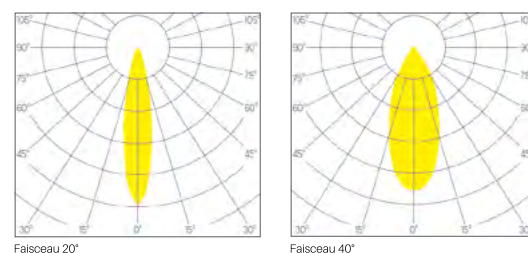

Faisceau 20°

Faisceau 40°