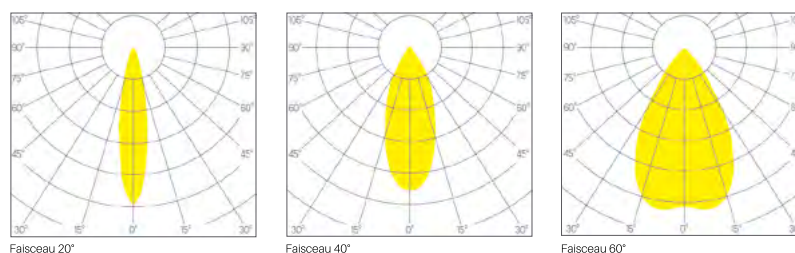

Dim. 180 x 100 mm
 Hauteur 90 mm
 Poids 0.795 Kg

ENCASTREMENT

Découpe 167 x 87 mm
 Ep. plafond 1-25 mm

DESSIN TECHNIQUE

DRIVER / ALIMENTATION

DISTRIBUTION DE LA LUMIÈRE

DESCRIPTION									PRIX CHF (HT) / PC	N. DE COMMANDE
Gridy 2.0	Noir	LED	2x 10W	1400 lm	2700K	20°	90	STD	159.00	652.20.27.20
Gridy 2.0	Noir	LED	2x 10W	1400 lm	2700K	40°	90	STD	159.00	652.20.27.40
Gridy 2.0	Noir	LED	2x 10W	1400 lm	2700K	60°	90	STD	159.00	652.20.27.60
Gridy 2.0	Noir	LED	2x 10W	1400 lm	3000K	20°	90	STD	159.00	652.20.30.20
Gridy 2.0	Noir	LED	2x 10W	1400 lm	3000K	40°	90	STD	159.00	652.20.30.40
Gridy 2.0	Noir	LED	2x 10W	1400 lm	3000K	60°	90	STD	159.00	652.20.30.60
Gridy 2.0	Noir	LED	2x 10W	1400 lm	4000K	20°	90	STD	159.00	652.20.40.20
Gridy 2.0	Noir	LED	2x 10W	1400 lm	4000K	40°	90	STD	159.00	652.20.40.40
Gridy 2.0	Noir	LED	2x 10W	1400 lm	4000K	60°	90	STD	159.00	652.20.40.60